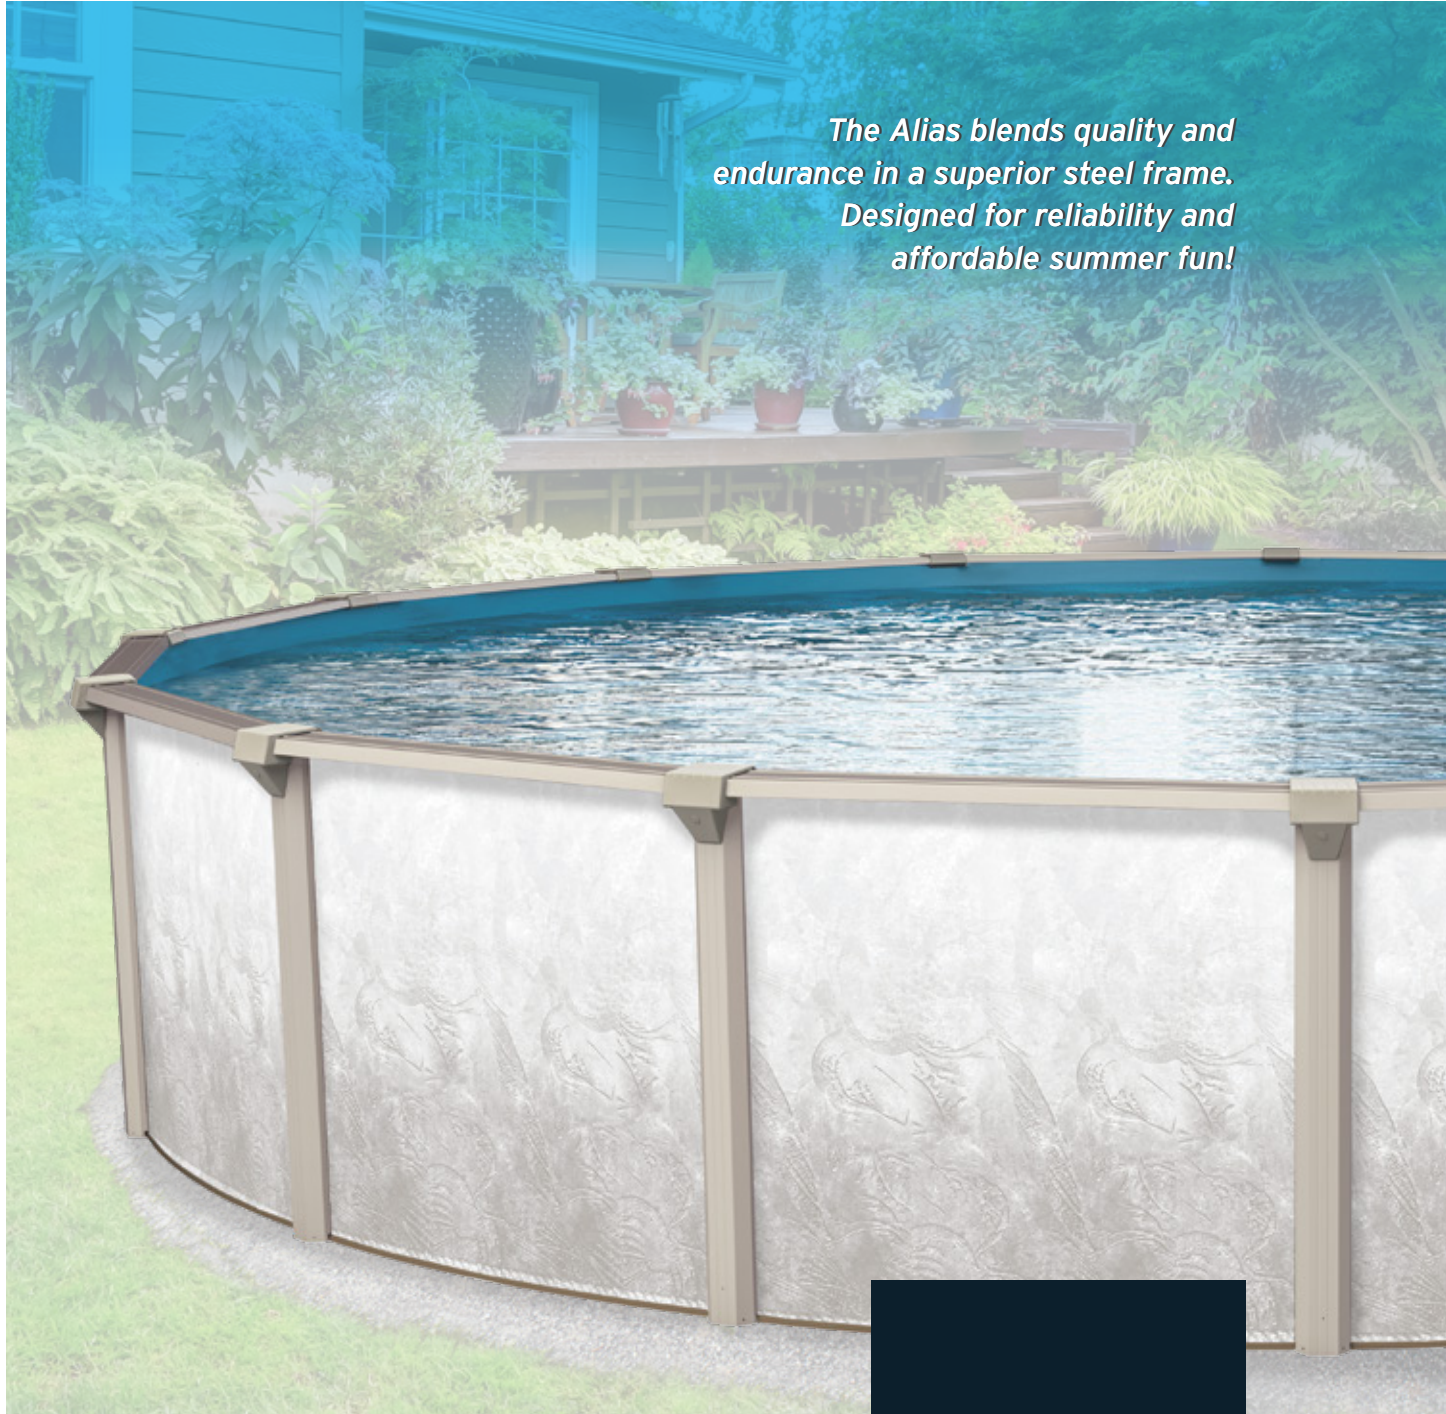

ALIAS CORAL

The Alias blends quality and endurance in a superior steel frame. Designed for reliability and affordable summer fun!

12' | 15' | 18'
21' | 24' | 27'

10' x 22' | 12' x 24'
15' x 25' | 15' x 30'

VOGUE

ALIAS CORAL

Spoil yourself at an affordable price!

The Alias' steel structure is entirely protected by a combination of finishes. These optimize its resistance to corrosion while preventing condensation between the liner and the wall - ensuring a long, solid life for your pool. With the Alias above ground pool, your backyard will be the place to be this summer!

Features

- 6-inch steel top ledges and sturdy steel uprights
- Two-piece resin ledge covers in champagne
- Coral wall pattern complements the sand colored frame
- Stainless steel hardware
- Powerful lateral supports on oval pools